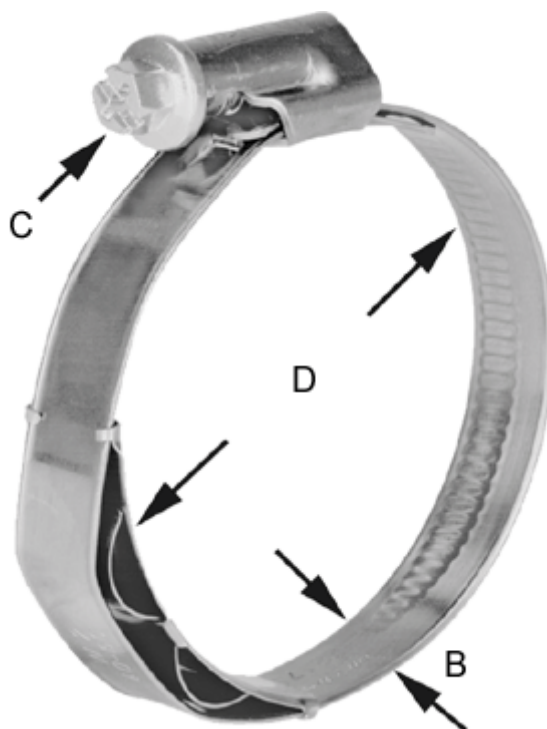

Article number: 021277708032

Description: Worm Drive Hose Clip with spring insert
TORRO WF 25-40/9 C7 W3

Measures

C (screw type) =	C7
Diameter D =	25-40
Width B =	9